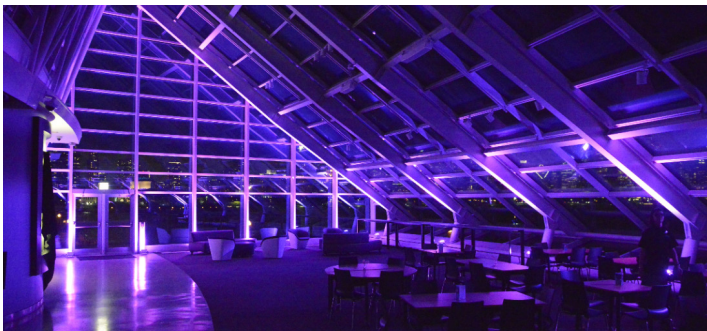

## AN OUT-OF-THIS-WORLD HOLIDAY

*With an award-winning view of Chicago's skyline and the entire known universe as your stage, the Adler is the perfect backdrop for your holiday party.*

### EVENT UPLIGHTING

*Set the stage with complimentary dynamic uplighting in the Solarium - you pick the colors!*